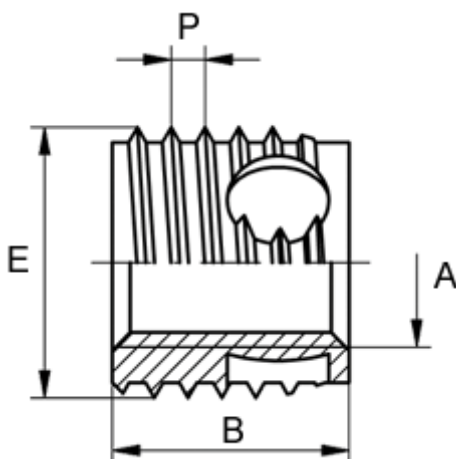

Article number: 12337000100800  
Description: KLEE-coil 337 000 100.800  
M10 Brass

## Measures

---

Female thread A	= M10
Length B	= 10
Male thread E	= 14.0
Min hole depth blind hole	= 13
Thread pitch P	= 1.50
Type	= 337 000 100 ...